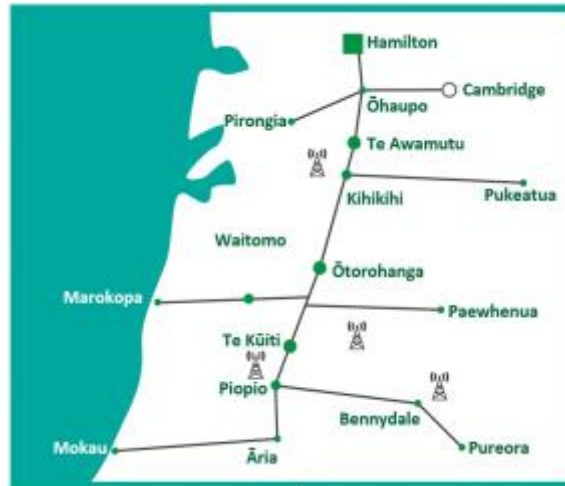

About us

Who? With a bilingual format, MFM audience is vast and varied. Audience specific content and music is broadcasted to our identified target groups from 25 – 65+

What? MFM is Maniapoto owned and operated. We have a distinct King Country sound. We embrace the Maniapoto slogan 'whanake ake' which promotes growth and development

Where? We are the only radiostation located in the region, based in Te Kūiti, who broadcast across four frequencies.

Waipā 106.2FM

Te Kūiti 99.6FM

Piopio 92.7FM

Bennydale 91.8FM

Why? We provide a unique, local perspective through our use of Te Reo Māori and English. We encourage the normalization of our Maniapoto identity and culture

10 reasons why you should be part of MFM

1. Local local local
2. Bilingual
3. OnAir24/7
4. 80,000 potential listeners
5. Our personalities are locally based
6. We use our knowledge of Te Reo
7. We are accessible and live
8. On-air, Online, on site
9. We love our community
10. Our heritage of over 25 years

MFM reach

Pop 80,000

25 YEARS ON AIR

2014: Iwi Radio Awards

Best Comedy Feature Best
Rangatahi Announcer
Best Programme

2013-2014: NZ Radio Awards

Best Māori Broadcast

TO BOOK YOUR ADVERTISING

CONTACT:

MFM Communications
contactus@mfm.co.nz
07 878 1160

96a Rora Street POBox 416 Te Kūiti

ON-AIR ADVERTISING PACKAGES